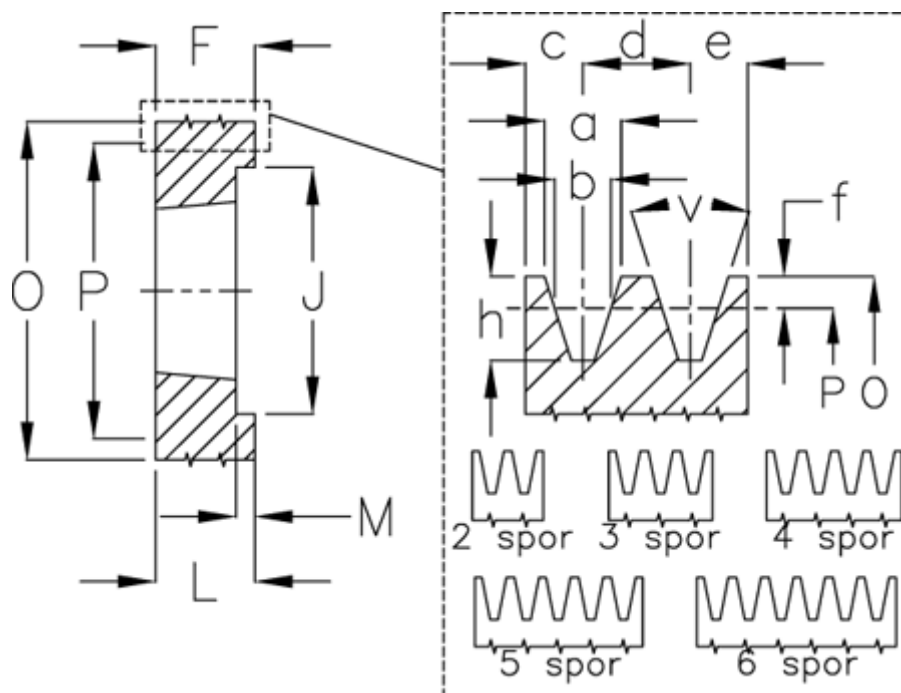

Article number: 604111011802

Description: V-belt pulley SPB 118/2 TL1610

Measures

| | | | | | |
|------------------|--------|----------------|---------|------|--------------|
| a | = 16.3 | For bush | = 1610 | P | = 118 |
| b | = 14.0 | h | = 17.5 | Type | = SPB |
| Bush ζ max | = 42 | J | = 78 | v | = 34 degrees |
| c | = 12.5 | K | = - | | |
| d | = 19 | L | = 25 | | |
| e | = 12.5 | m | = 19.0 | | |
| f | = 3.5 | Number of ribs | = 2 | | |
| F | = 44 | O | = 125.0 | | |